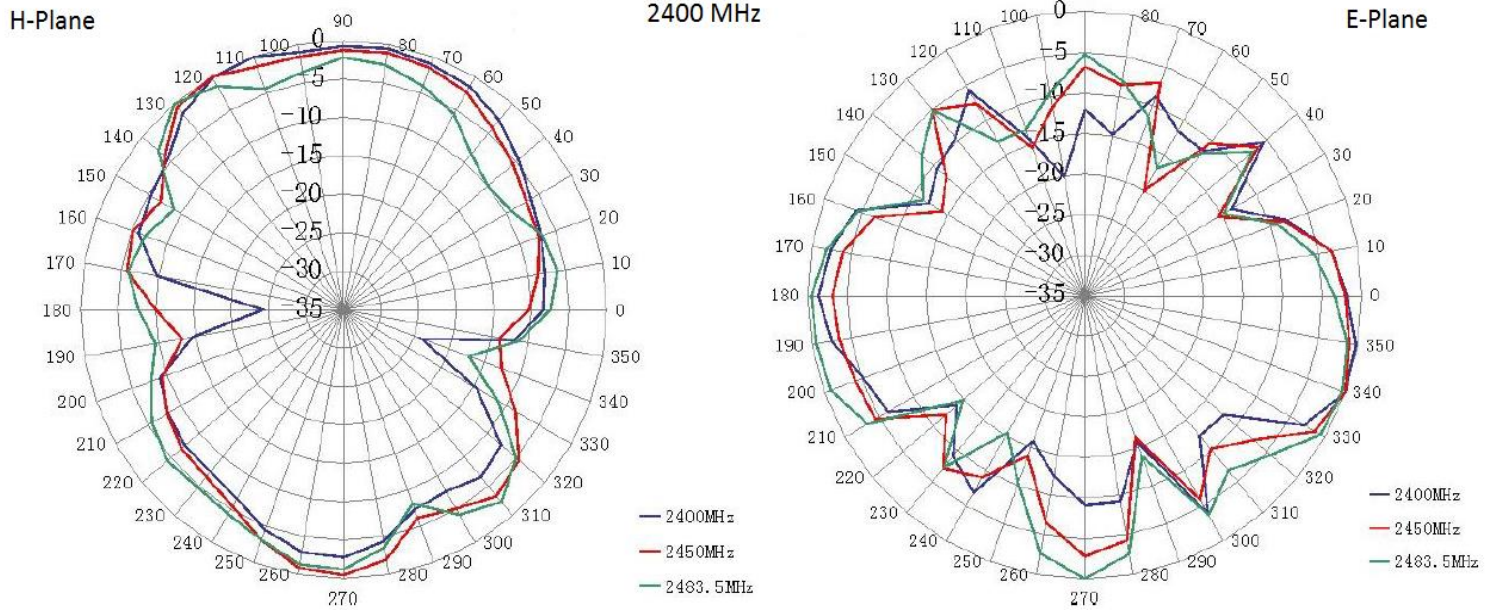

### BENEFITS

- Low VSWR
- Easy installation
- Flexible

Technology	WI-FI
Frequency bands	2.4 GHz
Bandwidth	83.5 MHz
Gain	7 dBi
VSWR	<2.0:1
Impedance	50 Ohm
Directivity	Omni-directional
Beam angle	H 360° V 30°
Polarization	Linear
Maximum input power	10 W
Power voltage	-
Dimensions	90°: 230 x 37.5 x 13; 180°: 254 x $\phi$ 13 mm
Weight	27.62 g
Operating temperature	-40 to +85 °C
Execution	External
Method of attachment	Screw
Cable type	-
The cable length	-
Connector type	SMA(m)

DRAWING

Unit: mm