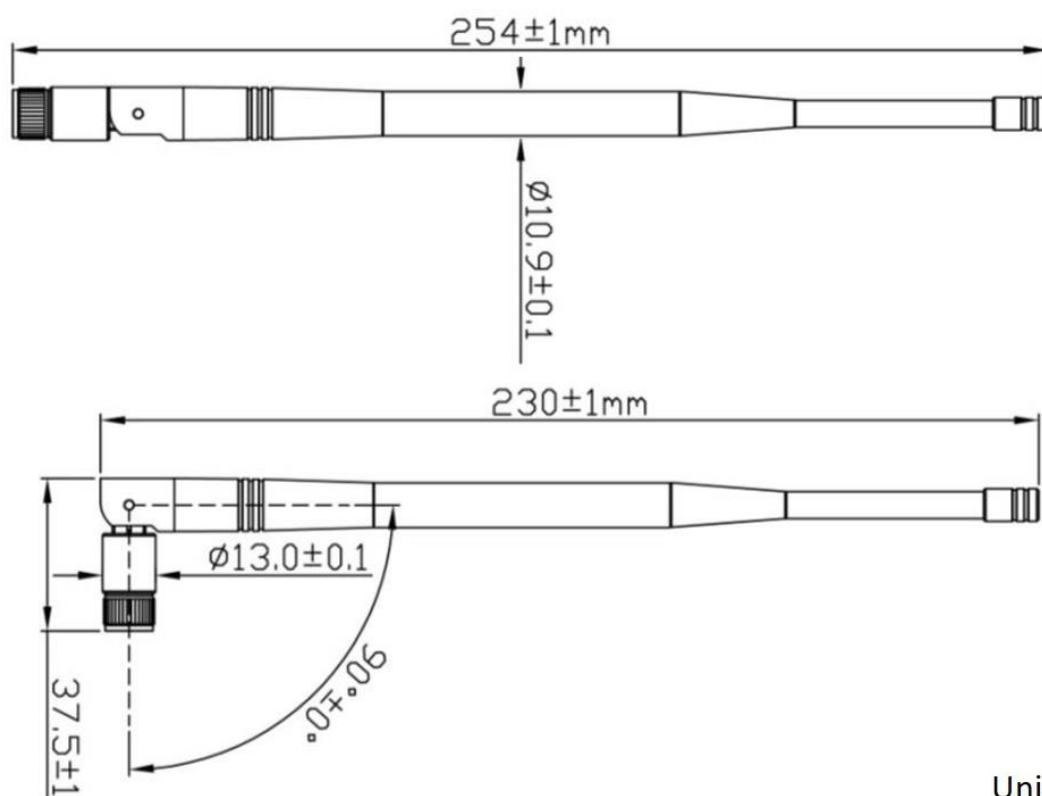

## WI-FI ANTENNA

Antenna WiFi Stick,  
2.4GHz, 7 dBi, SMA(m)

AW-A24G-G415WS

SECTRON company offers a wide portfolio of WiFi antennas with various versions differing in shape, level of gain and manner of attachment. SECTRON guarantees a compatible connection between an antenna and all antenna adaptors produced by SECTRON.

### BENEFITS

- Low VSWR
- Easy installation
- Flexible

Technology	WI-FI
Frequency bands	2.4 GHz
Bandwidth	83.5 MHz
Gain	7 dBi
VSWR	<2.0:1
Impedance	50 Ohm
Directivity	Omni-directional
Beam angle	H 360° V 30°
Polarization	Linear
Maximum input power	10 W
Power voltage	-
Dimensions	90°: 230 x 37.5 x 13; 180°: 254 x $\phi$ 13 mm
Weight	27.62 g
Operating temperature	-40 to +85 °C
Execution	External
Method of attachment	Screw
Cable type	-
The cable length	-
Connector type	SMA(m)

DRAWING

Unit: mm