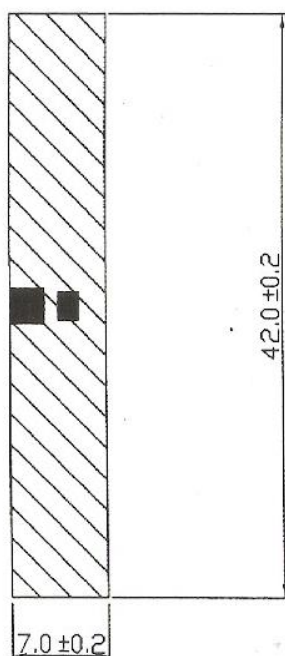

## WI-FI ANTENNA

Internal WLAN antenna,  
FPC series 42x7x0.15; Flexi,  
2.4/5 GHz, w/o cable

AW-A2458G-FPC71

SECTRON company offers a wide portfolio of WIFI antennas with various versions differing in shape, level of gain and manner of attachment. SECTRON guarantees a compatible connection between an antenna and all antenna adaptors produced by SECTRON.

### BENEFITS

- Easy installation
- Flexible

Technology	WiFi
Frequency bands	2.4/5 GHz
Bandwidth	-
Gain	2/3 dBi
VSWR	<3.0:1
Impedance	50 Ohm
Directivity	Directional
Beam angle	-
Polarization	Linear
Maximum input power	10 W
Power voltage	-
Dimensions	42 x 7 x 0.15 mm
Weight	0.09 g
Operating temperature	-30 to +90 °C
Execution	Internal
Method of attachment	Adhesive
Cable type	-
The cable length	-
Connector type	-

## DRAWING