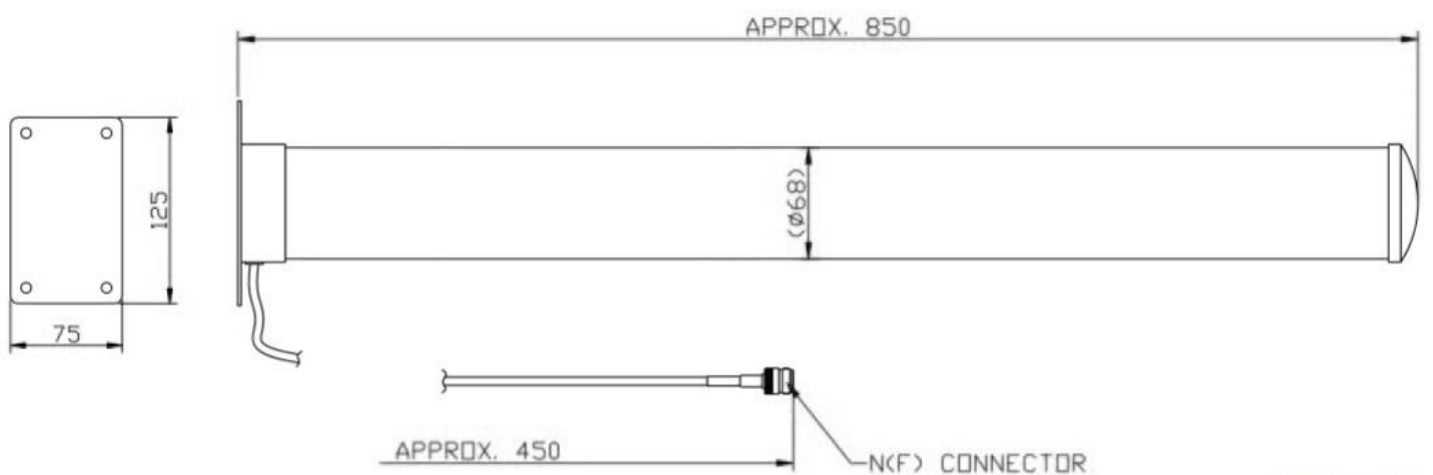

WIFI ANTENNA

Antenna WLAN/WiFi YAGI 2418,
2.4 GHz, 18 dBi

AO-YA-2418

SECTRON company offers a wide portfolio of WiFi antennas with various versions differing in shape, level of gain and manner of attachment. SECTRON guarantees a compatible connection between an antenna and all antenna adaptors produced by SECTRON.

BENEFITS

- Superior performance
- All weather operation

Technology	WIFI
Frequency bands	2400/2500 MHz
Bandwidth	-
Gain	18 dBi
VSWR	<2.0:1
Impedance	50 Ohm
Directivity	Directional
Beam angle	H 30° V 30°
Polarization	Linear
Maximum input power	10 W
Power voltage	-
Dimensions	850 x Ø70 mm
Weight	770 g
Operating temperature	-30 to +90 °C
Execution	External
Method of attachment	Screw Mount
Cable type	RG58/U
The cable length	0.5 m
Connector type	N (f)

DRAWING

Unit: mm

Different connector variants or cable lengths are available on request.

CONTACTS

SECTRON s.r.o. Josefa Šavla 1271/12
709 00 Ostrava 9, Czech Republic

WWW.SECTRON.CZ
Tel.: +420 556 621 020