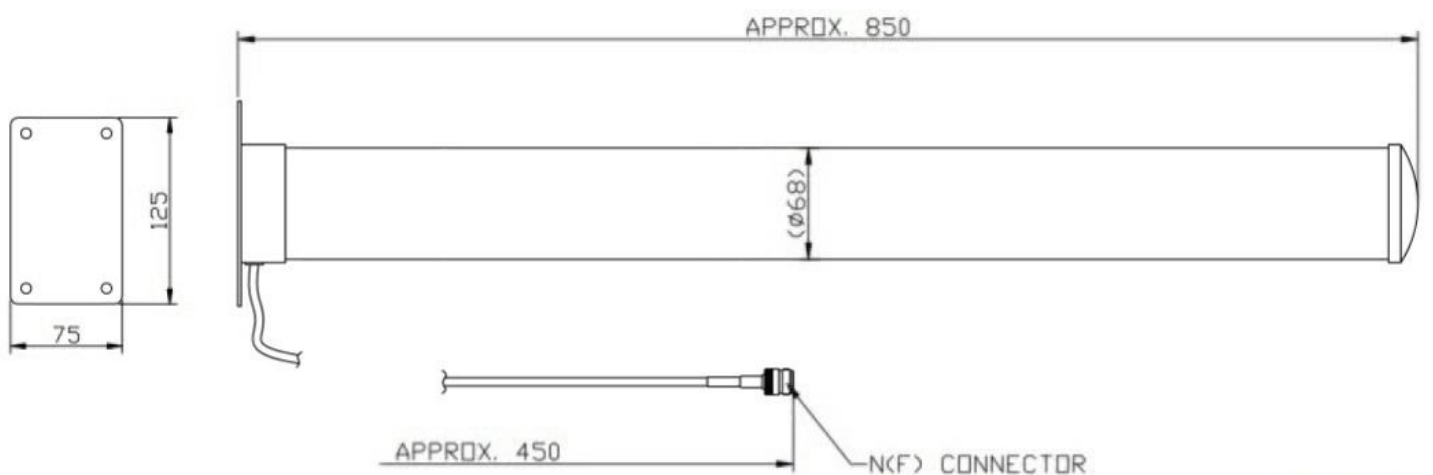

WIFI ANTENNA

Antenna WLAN/WiFi YAGI 2418,
2.4 GHz, 18 dBi

AO-YA-2418

SECTRON company offers a wide portfolio of WiFi antennas with various versions differing in shape, level of gain and manner of attachment. SECTRON guarantees a compatible connection between an antenna and all antenna adaptors produced by SECTRON.

BENEFITS

- Superior performance
- All weather operation

Technology	WIFI
Frequency bands	2400/2500 MHz
Bandwidth	-
Gain	18 dBi
VSWR	<2.0:1
Impedance	50 Ohm
Directivity	Directional
Beam angle	H 30° V 30°
Polarization	Linear
Maximum input power	10 W
Power voltage	-
Dimensions	900 x Ø70 mm
Weight	770 g
Operating temperature	-30 to +90 °C
Execution	External
Method of attachment	Mounting
Cable type	RG58/U
The cable length	0.5 m
Connector type	N (f)

DRAWING

Unit: mm

Different connector variants or cable lengths are available on request.

CONTACTS

SECTRON s.r.o. Josefa Šavla 1271/12
709 00 Ostrava 9, Czech Republic

WWW.SECTRON.CZ
Tel.: +420 556 621 021