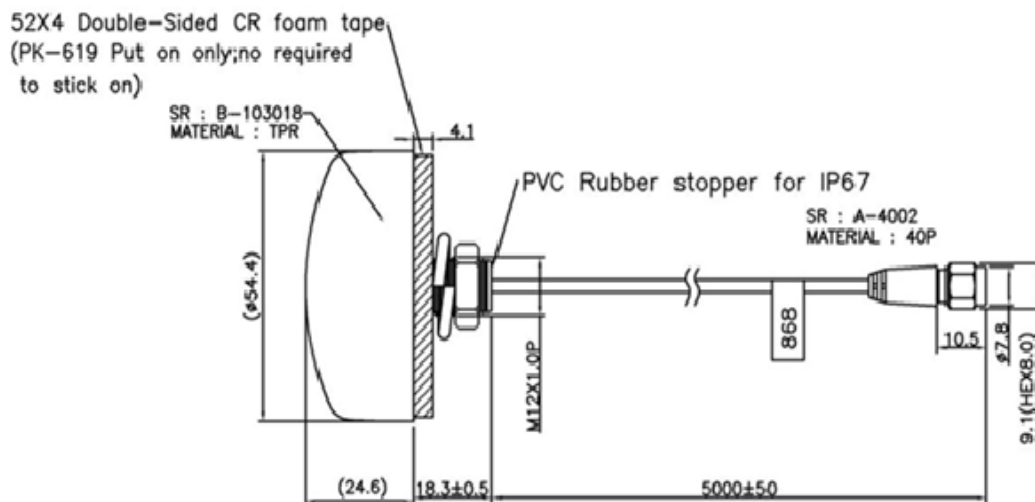

Technology	ISM/LoRa/Sigfox
Frequency bands	433/868 MHz
Bandwidth	<20 MHz/20MHz
Gain	-10/2.72 dBi
VSWR	<1.2:1/<1.8:1
Impedance	50 Ohm
Directivity	Omnidirectional
Beam angle	Attached graphs bellow
Polarization	Linear
Maximum input power	10 W
Power voltage	2.2-5 VDC
Dimensions	∅ 81.3 x 31.3 mm
Weight	152.27 g
Operating temperature	-40°C~+85 °C
Execution	External
Method of attachment	Screw mount
Cable type	RG174/U
The cable length	5 m
Connector type	SMA(m)
Certification	RoHS
IP code	IP67

DRAWING

Units: mm