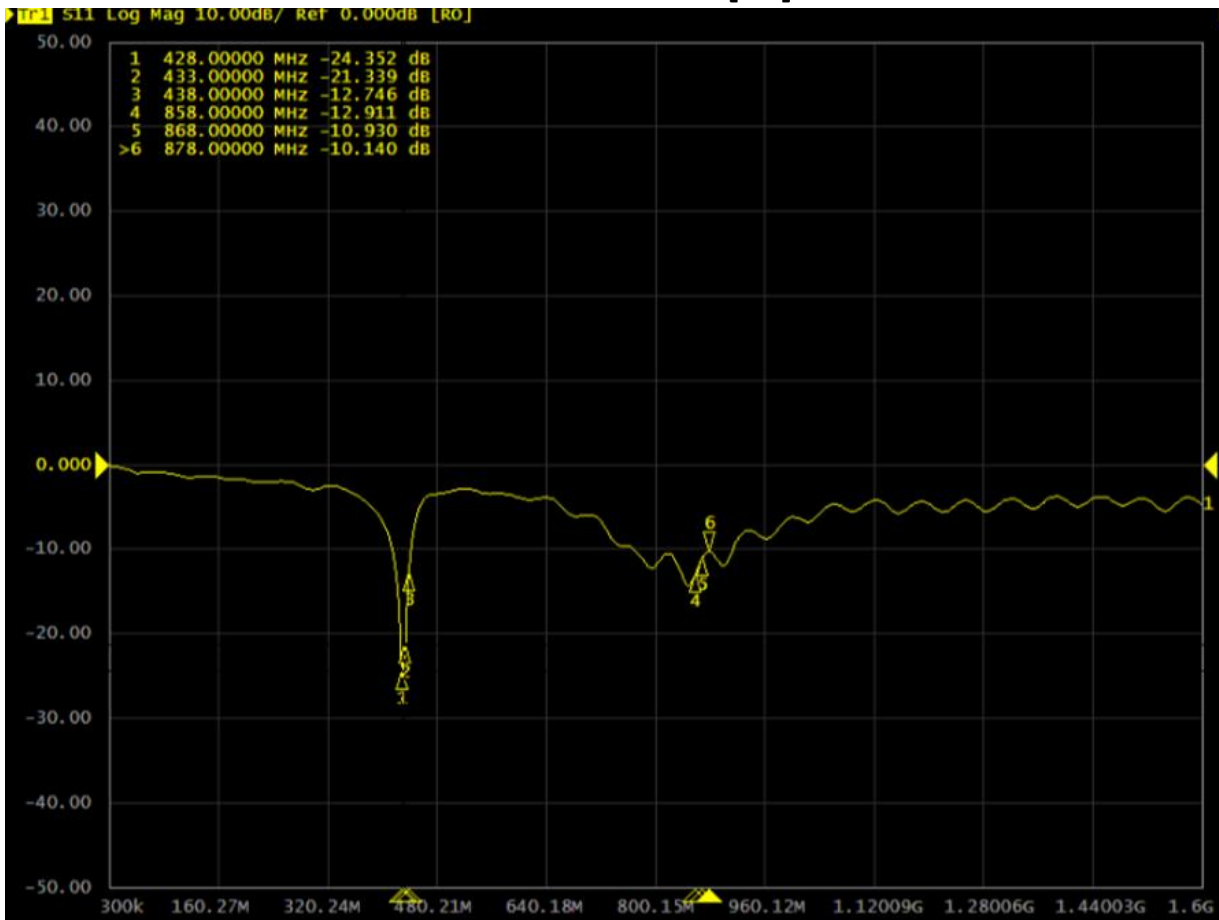

### BENEFITS

- Low VSWR
- Anti-vandal design
- Optimized radiation pattern
- IP67
- Double sided CR foam tape

Technology	ISM/LoRa/Sigfox
Frequency bands	433/868 MHz
Bandwidth	<20 MHz/20MHz
Gain	-10/2.72 dBi
VSWR	<1.2:1/<1.8:1
Impedance	50 Ohm
Directivity	Omnidirectional
Beam angle	Attached graphs bellow
Polarization	Linear
Maximum input power	10 W
Power voltage	2.2-5 VDC
Dimensions	∅ 81.3 x 31.3 mm
Weight	152.27 g
Operating temperature	-40°C~+85 °C
Execution	External
Method of attachment	Screw mount
Cable type	RG174/U
The cable length	5 m
Connector type	SMA(m)
Certification	RoHS
IP code	IP67

### RADIATION PATTERN - 3D

Total\_3D\_Top View\_433MHz

Total\_3D\_Front View\_433MHz

Total\_3D\_Left View\_433MHz

Total\_3D\_Side View 1\_433MHz

### RADIATION PATTERN - 3D

Total\_3D\_Top View\_868MHz

Total\_3D\_Front View\_868MHz

Total\_3D\_Left View\_868MHz

Total\_3D\_Side View 1\_868MHz

S11 - RETURN LOSS [dB]

VSWR – STANDING WAVE RATIO [-]

Frequency [MHz]	Return Loss [dB]	VSWR	Efficiency [%]	Gain [dBi]
428	-24.35	1.14	4.57	-9.29
433	-21.33	1.21	3.65	-10.14
438	-12.74	1.63	2.86	-11.14
858	-12.91	1.58	43.45	2.24
868	-10.93	1.79	47.53	2.72
878	-10.14	1.9	43.45	2.4