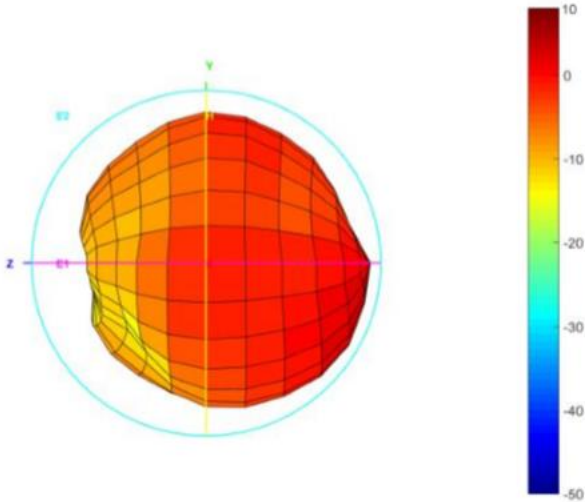

### MEASURED GRAPHS

### RADIATION PATTERN - 2D

### RADIATION PATTERN - 3D

Total\_3D\_Top View\_433MHz

Total\_3D\_Front View\_433MHz

Total\_3D\_Left View\_433MHz

Total\_3D\_Side View 1\_433MHz

### RADIATION PATTERN - 3D

Total\_3D\_Top View\_868MHz

Total\_3D\_Front View\_868MHz

Total\_3D\_Left View\_868MHz

Total\_3D\_Side View 1\_868MHz

S11 - RETURN LOSS [dB]

VSWR – STANDING WAVE RATIO [-]

Frequency [MHz]	Return Loss [dB]	VSWR	Efficiency [%]	Gain [dBi]
428	-24.35	1.14	4.57	-9.29
433	-21.33	1.21	3.65	-10.14
438	-12.74	1.63	2.86	-11.14
858	-12.91	1.58	43.45	2.24
868	-10.93	1.79	47.53	2.72
878	-10.14	1.9	43.45	2.4