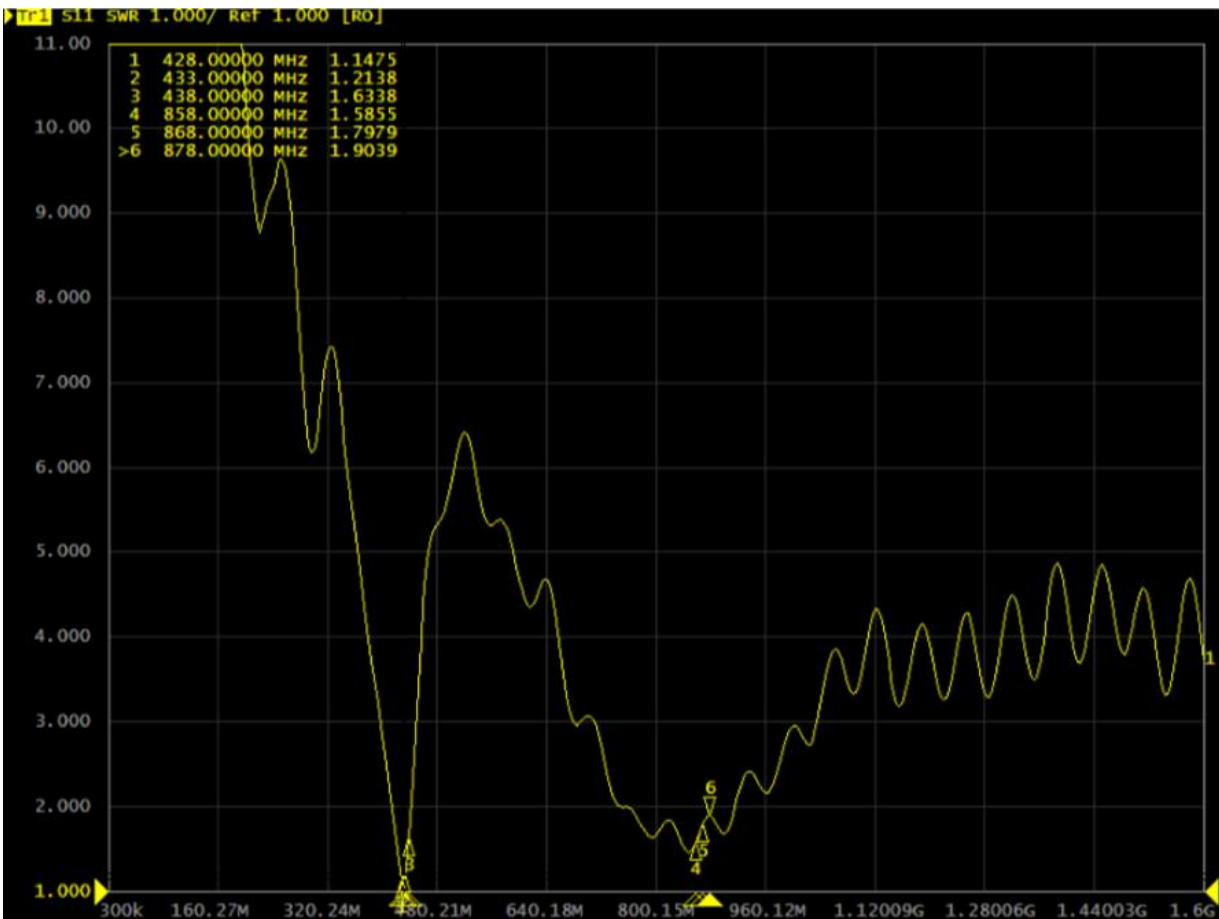

### RADIATION PATTERN - 3D

Total\_3D\_Top View\_868MHz

Total\_3D\_Front View\_868MHz

Total\_3D\_Left View\_868MHz

Total\_3D\_Side View 1\_868MHz

S11 - RETURN LOSS [dB]

VSWR – STANDING WAVE RATIO [-]

Frequency [MHz]	Return Loss [dB]	VSWR	Efficiency [%]	Gain [dBi]
428	-24.35	1.14	4.57	-9.29
433	-21.33	1.21	3.65	-10.14
438	-12.74	1.63	2.86	-11.14
858	-12.91	1.58	43.45	2.24
868	-10.93	1.79	47.53	2.72
878	-10.14	1.9	43.45	2.4