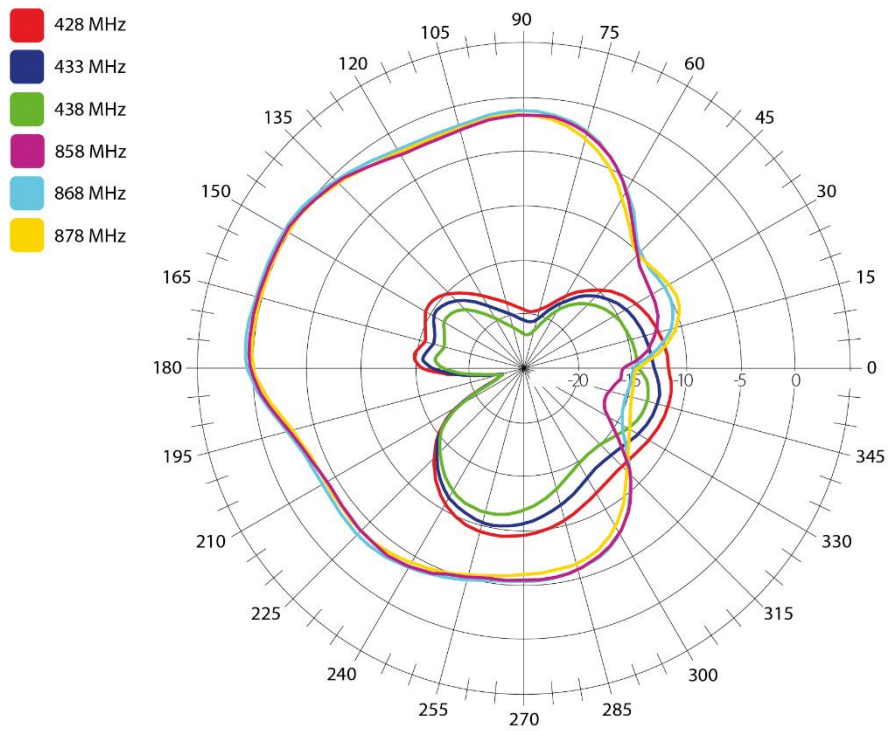

MEASURED GRAPHS

RADIATION PATTERN - 2D