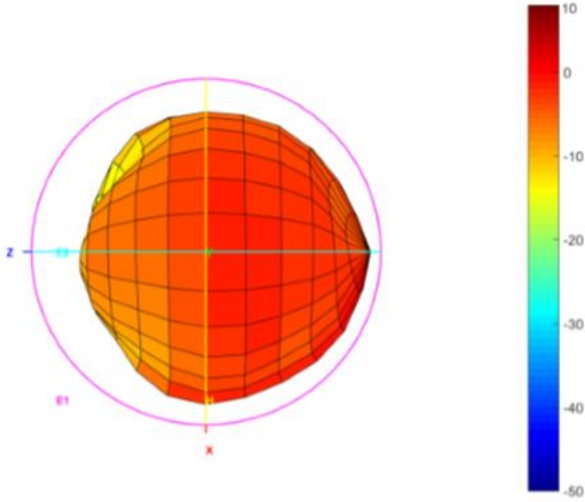

### MEASURED GRAPHS

### RADIATION PATTERN - 2D

### RADIATION PATTERN - 3D

Total\_3D\_Top View\_433MHz

Total\_3D\_Front View\_433MHz

Total\_3D\_Left View\_433MHz

Total\_3D\_Side View 1\_433MHz

### RADIATION PATTERN - 3D

Total\_3D\_Top View\_868MHz

Total\_3D\_Front View\_868MHz

Total\_3D\_Left View\_868MHz

Total\_3D\_Side View 1\_868MHz

S11 - RETURN LOSS [dB]

VSWR – STANDING WAVE RATIO [-]

Frequency [MHz]	Return Loss [dB]	VSWR	Efficiency [%]	Gain [dBi]
428	-24.35	1.14	4.57	-9.29
433	-21.33	1.21	3.65	-10.14
438	-12.74	1.63	2.86	-11.14
858	-12.91	1.58	43.45	2.24
868	-10.93	1.79	47.53	2.72
878	-10.14	1.9	43.45	2.4