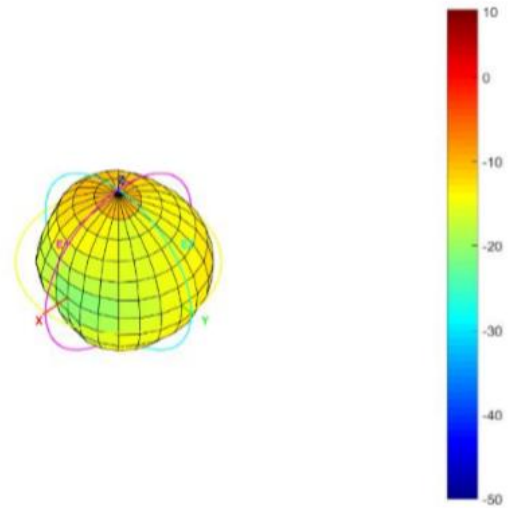

### MEASURED GRAPHS

### RADIATION PATTERN - 2D

### RADIATION PATTERN - 3D

Total\_3D\_Top View\_433MHz

Total\_3D\_Front View\_433MHz

Total\_3D\_Left View\_433MHz

Total\_3D\_Side View 1\_433MHz

### RADIATION PATTERN - 3D

Total\_3D\_Top View\_868MHz

Total\_3D\_Front View\_868MHz

Total\_3D\_Left View\_868MHz

Total\_3D\_Side View 1\_868MHz

S11 - RETURN LOSS [dB]

VSWR – STANDING WAVE RATIO [-]

Frequency [MHz]	Return Loss [dB]	VSWR	Efficiency [%]	Gain [dBi]
428	-24.35	1.14	4.57	-9.29
433	-21.33	1.21	3.65	-10.14
438	-12.74	1.63	2.86	-11.14
858	-12.91	1.58	43.45	2.24
868	-10.93	1.79	47.53	2.72
878	-10.14	1.9	43.45	2.4