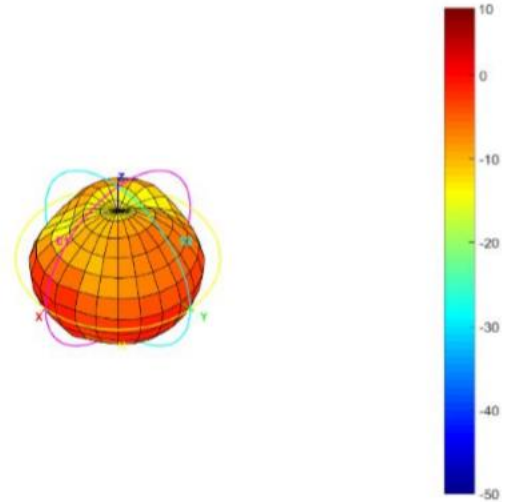

### MEASURED GRAPHS

### RADIATION PATTERN - 2D

### RADIATION PATTERN - 3D

Total\_3D\_Top View\_433MHz

Total\_3D\_Front View\_433MHz

Total\_3D\_Left View\_433MHz

Total\_3D\_Side View 1\_433MHz

### RADIATION PATTERN - 3D

Total\_3D\_Top View\_868MHz

Total\_3D\_Front View\_868MHz

Total\_3D\_Left View\_868MHz

Total\_3D\_Side View 1\_868MHz

S11 - RETURN LOSS [dB]

VSWR – STANDING WAVE RATIO [-]

Frequency [MHz]	Return Loss [dB]	VSWR	Efficiency [%]	Gain [dBi]
428	-24.35	1.14	4.57	-9.29
433	-21.33	1.21	3.65	-10.14
438	-12.74	1.63	2.86	-11.14
858	-12.91	1.58	43.45	2.24
868	-10.93	1.79	47.53	2.72
878	-10.14	1.9	43.45	2.4