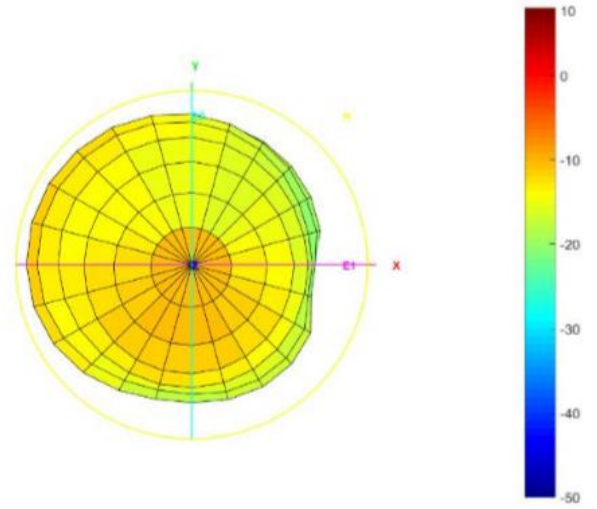

### BENEFITS

- Low VSWR
- Anti-vandal design
- Optimized radiation pattern
- IP67
- Double sided CR foam tape

Technology	ISM/LoRa/Sigfox
Frequency bands	433/868 MHz
Bandwidth	<20 MHz/20MHz
Gain	-10/2.72 dBi
VSWR	<1.2:1/<1.8:1
Impedance	50 Ohm
Directivity	Omnidirectional
Beam angle	Attached graphs bellow
Polarization	Linear
Maximum input power	10 W
Power voltage	2.2-5 VDC
Dimensions	∅ 81.3 x 31.3 mm
Weight	152.27 g
Operating temperature	-40°C~+85 °C
Execution	External
Method of attachment	Screw mount
Cable type	RG174/U
The cable length	5 m
Connector type	SMA(m)
Certification	RoHS
IP code	IP67

### MEASURED GRAPHS

### RADIATION PATTERN - 2D

### RADIATION PATTERN - 3D

Total\_3D\_Top View\_433MHz

Total\_3D\_Front View\_433MHz

Total\_3D\_Left View\_433MHz

Total\_3D\_Side View 1\_433MHz