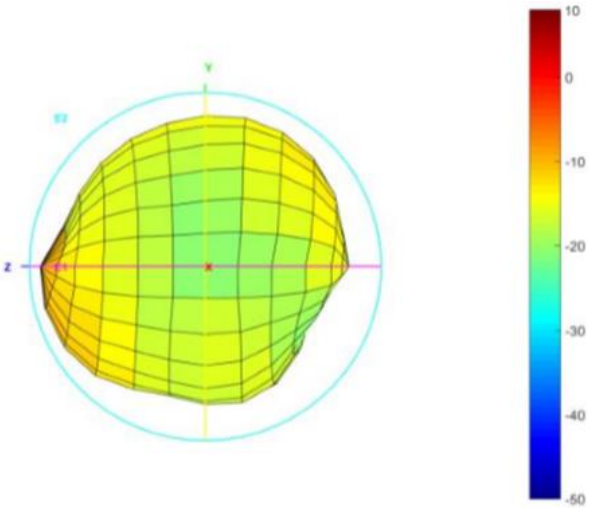

### MEASURED GRAPHS

### RADIATION PATTERN - 2D

### RADIATION PATTERN - 3D

Total\_3D\_Top View\_433MHz

Total\_3D\_Front View\_433MHz

Total\_3D\_Left View\_433MHz

Total\_3D\_Side View 1\_433MHz

### RADIATION PATTERN - 3D

Total\_3D\_Top View\_868MHz

Total\_3D\_Front View\_868MHz

Total\_3D\_Left View\_868MHz

Total\_3D\_Side View 1\_868MHz

S11 - RETURN LOSS [dB]

VSWR – STANDING WAVE RATIO [-]

Frequency [MHz]	Return Loss [dB]	VSWR	Efficiency [%]	Gain [dBi]
428	-24.35	1.14	4.57	-9.29
433	-21.33	1.21	3.65	-10.14
438	-12.74	1.63	2.86	-11.14
858	-12.91	1.58	43.45	2.24
868	-10.93	1.79	47.53	2.72
878	-10.14	1.9	43.45	2.4