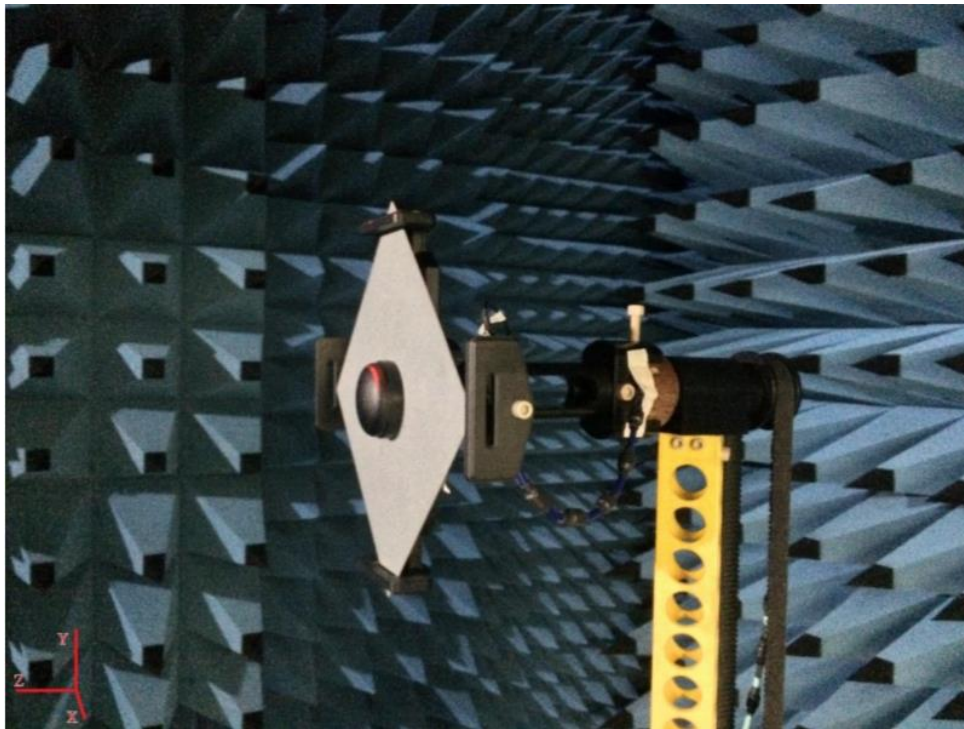

MEASUREMENT PROCESS