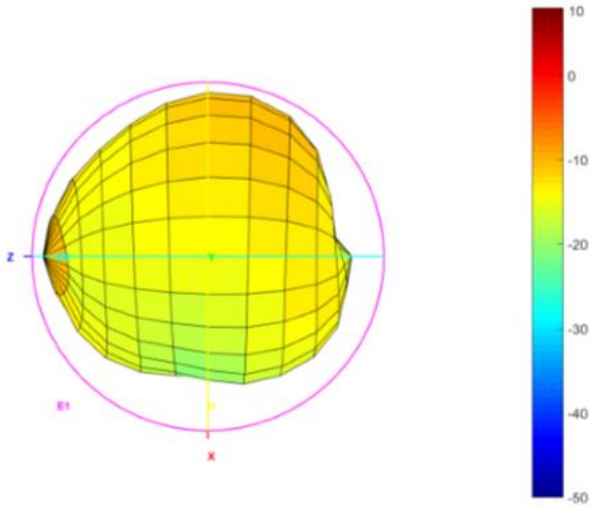

RADIATION PATTERN - 3D

Total_3D_Top View_433MHz