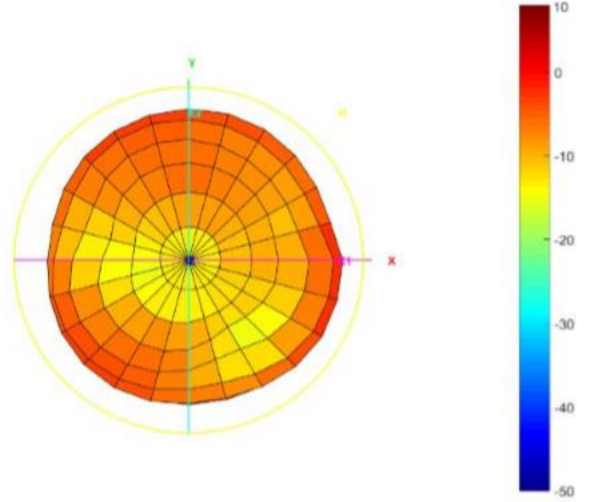

### MEASURED GRAPHS

### RADIATION PATTERN - 2D

### RADIATION PATTERN - 3D

Total\_3D\_Top View\_433MHz

Total\_3D\_Front View\_433MHz

Total\_3D\_Left View\_433MHz

Total\_3D\_Side View 1\_433MHz

### RADIATION PATTERN - 3D

Total\_3D\_Top View\_868MHz

Total\_3D\_Front View\_868MHz

Total\_3D\_Left View\_868MHz

Total\_3D\_Side View 1\_868MHz

S11 - RETURN LOSS [dB]

VSWR – STANDING WAVE RATIO [-]

Frequency [MHz]	Return Loss [dB]	VSWR	Efficiency [%]	Gain [dBi]
428	-24.35	1.14	4.57	-9.29
433	-21.33	1.21	3.65	-10.14
438	-12.74	1.63	2.86	-11.14
858	-12.91	1.58	43.45	2.24
868	-10.93	1.79	47.53	2.72
878	-10.14	1.9	43.45	2.4